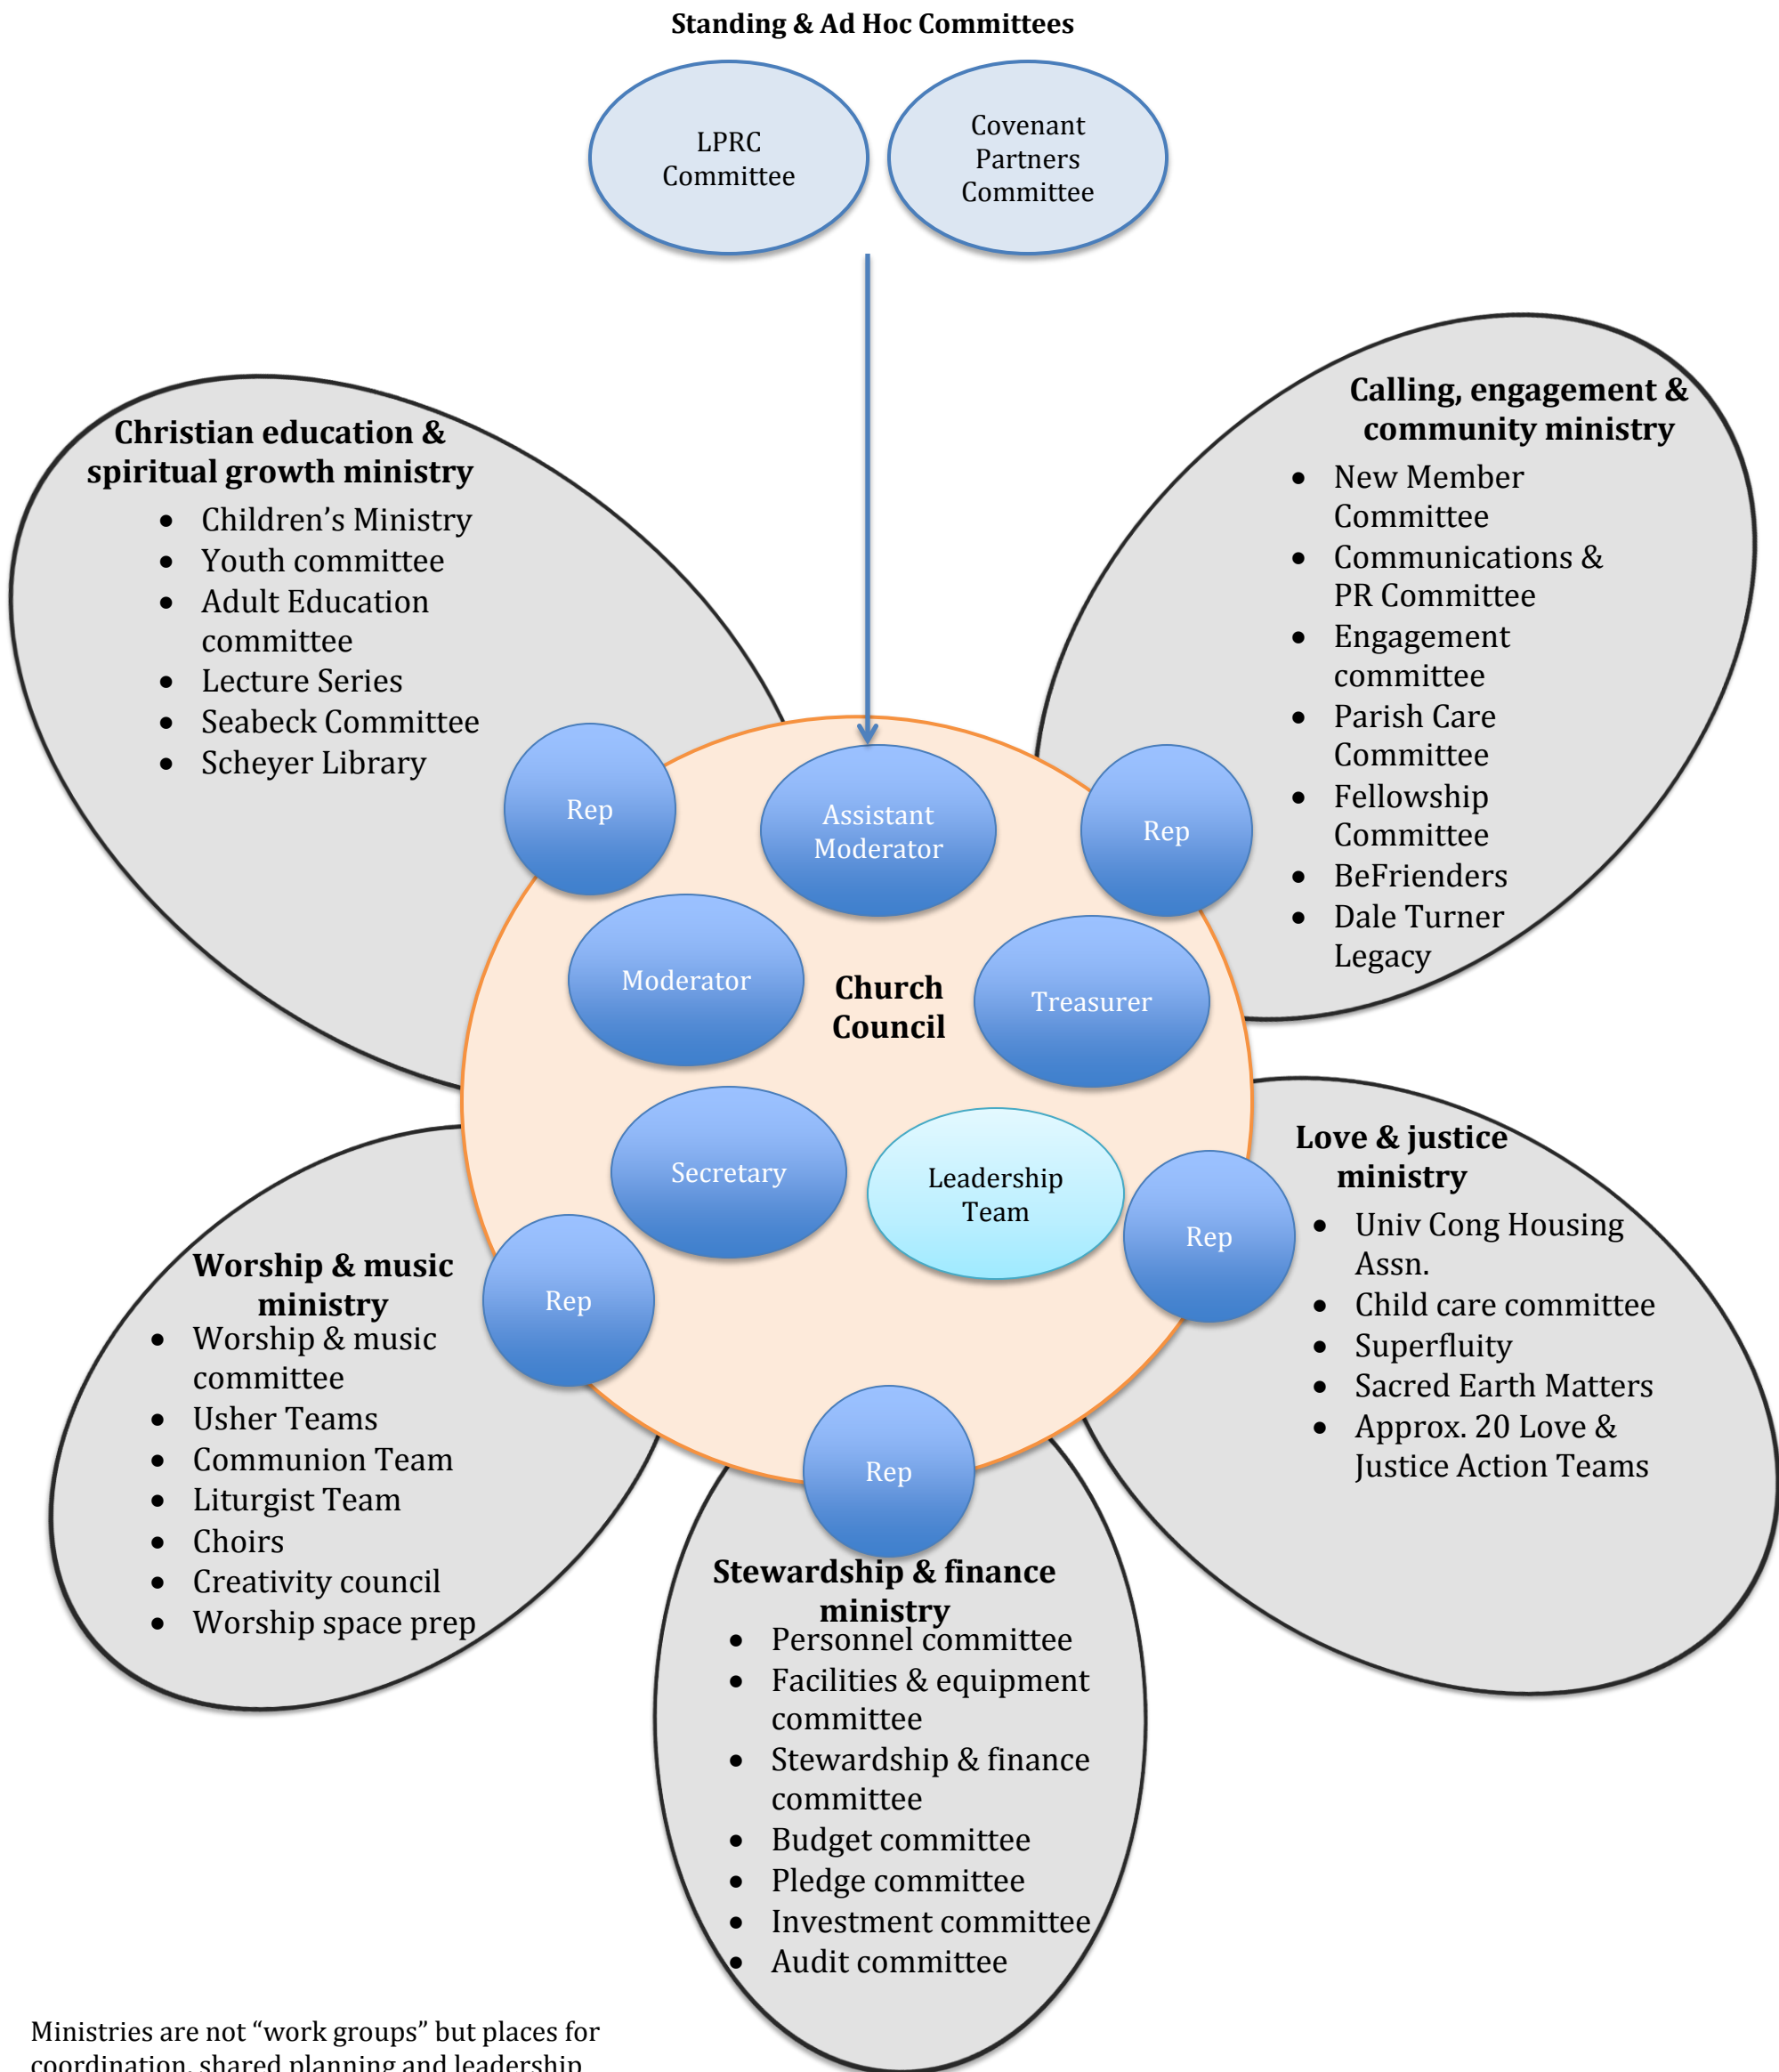

Council Committees

Ministries are not "work groups" but places for coordination, shared planning and leadership support.

A member of the leadership team works with each ministry to provide pastoral support and mentoring.

The Executive Committee of Church Council has been eliminated.